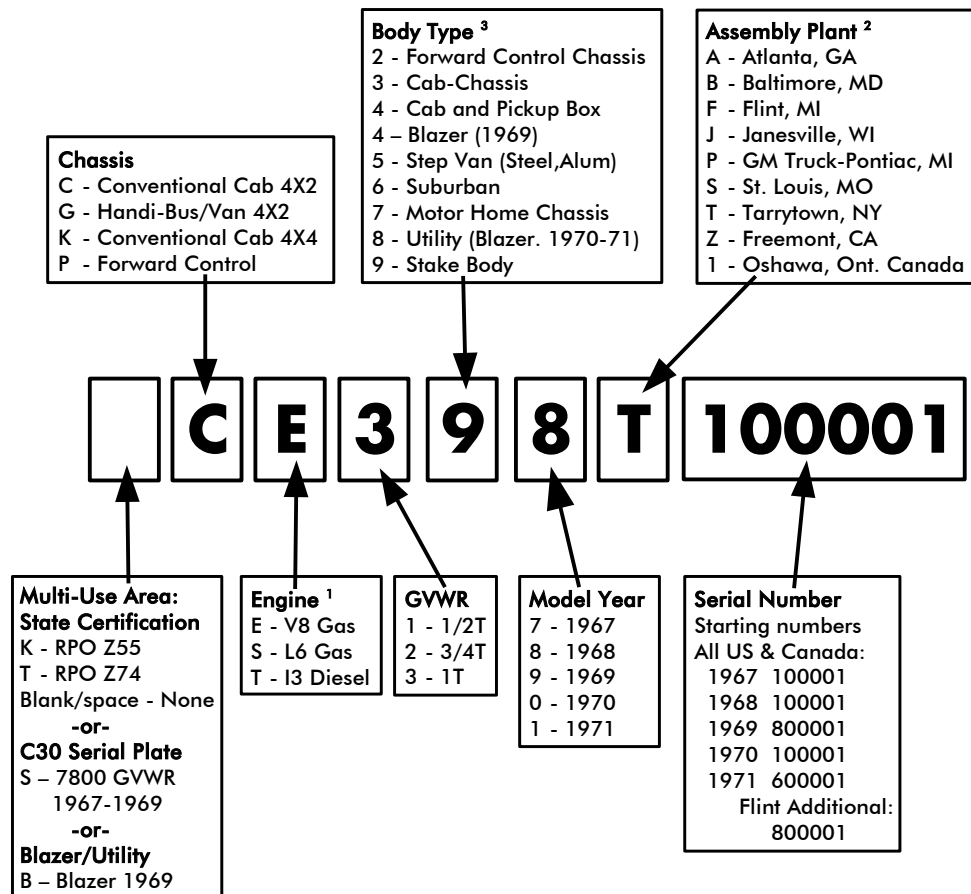

1967-1971 Chevrolet VIN Decode (US/Canada)

Chevrolet Series 10 thru 30

[1] When optional engines are available and selected, the Service Parts Identification plate would list the engine used.
 [2] List shown is applicable to Series 10-30 truck production only.
 [3] The Model number located on the Service Parts Identification plate is needed to identify the actual body type.