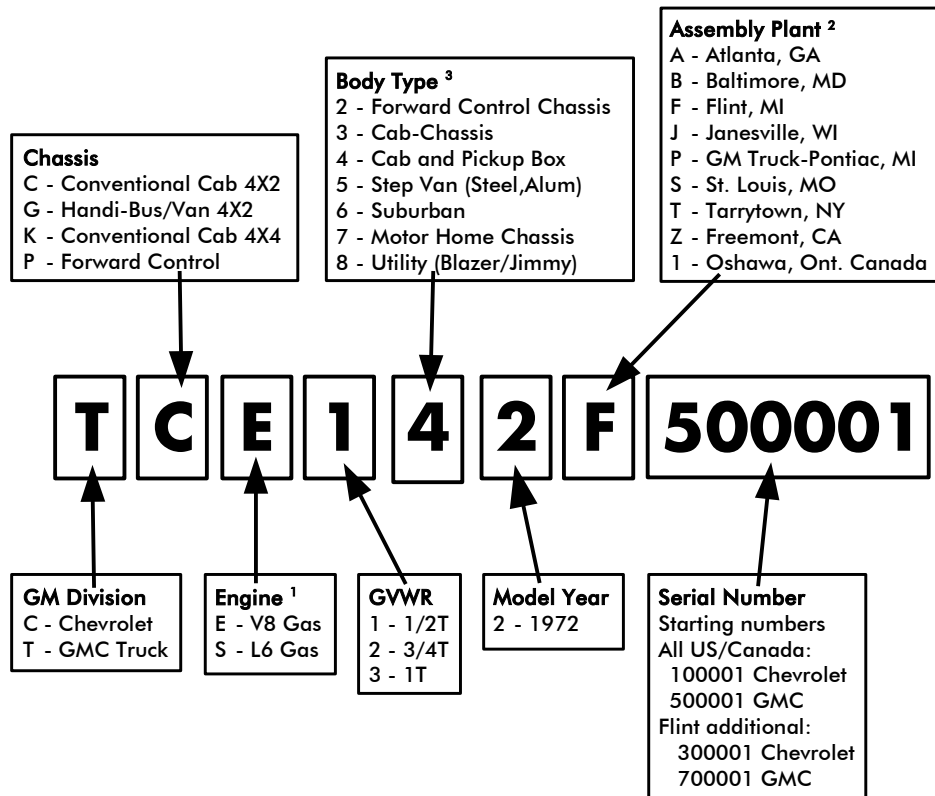

1972 Chevrolet & GMC VIN Decode (US/Canada)

Chevrolet Series 10 thru 30

GMC Series 1500 thru 3500

[1] When optional engines are available and selected, the Service Parts Identification plate would list the engine used.

[2] List shown is applicable to Series 10-30 truck production only.

[3] The Model number located on the Service Parts Identification plate is needed to identify the actual body type.