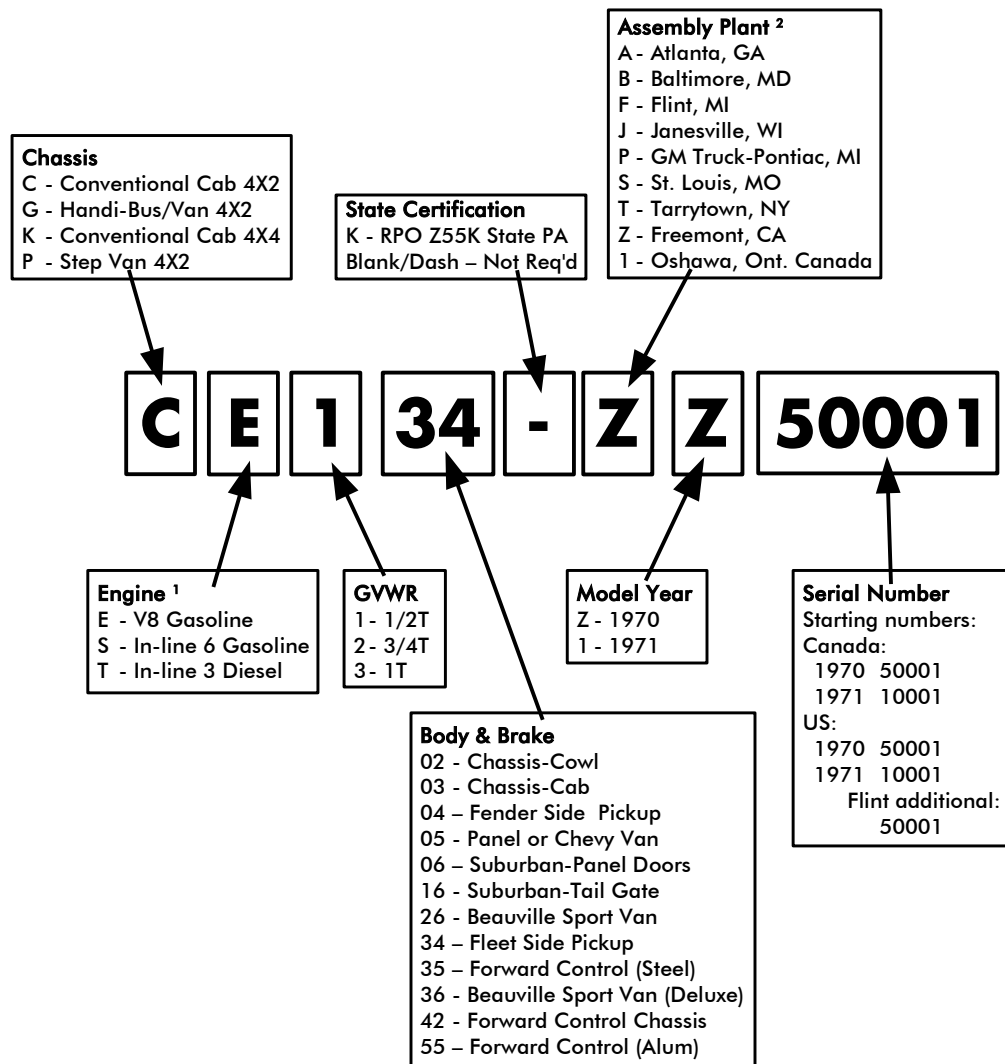

# 1970-1971 GMC VIN Decode (US/Canada)

## Series 1500 thru 3500

[1] When optional engines are available and selected, the Service Parts Identification plate would list the engine used.  
 [2] List shown is applicable to Series 10-30 truck production only.