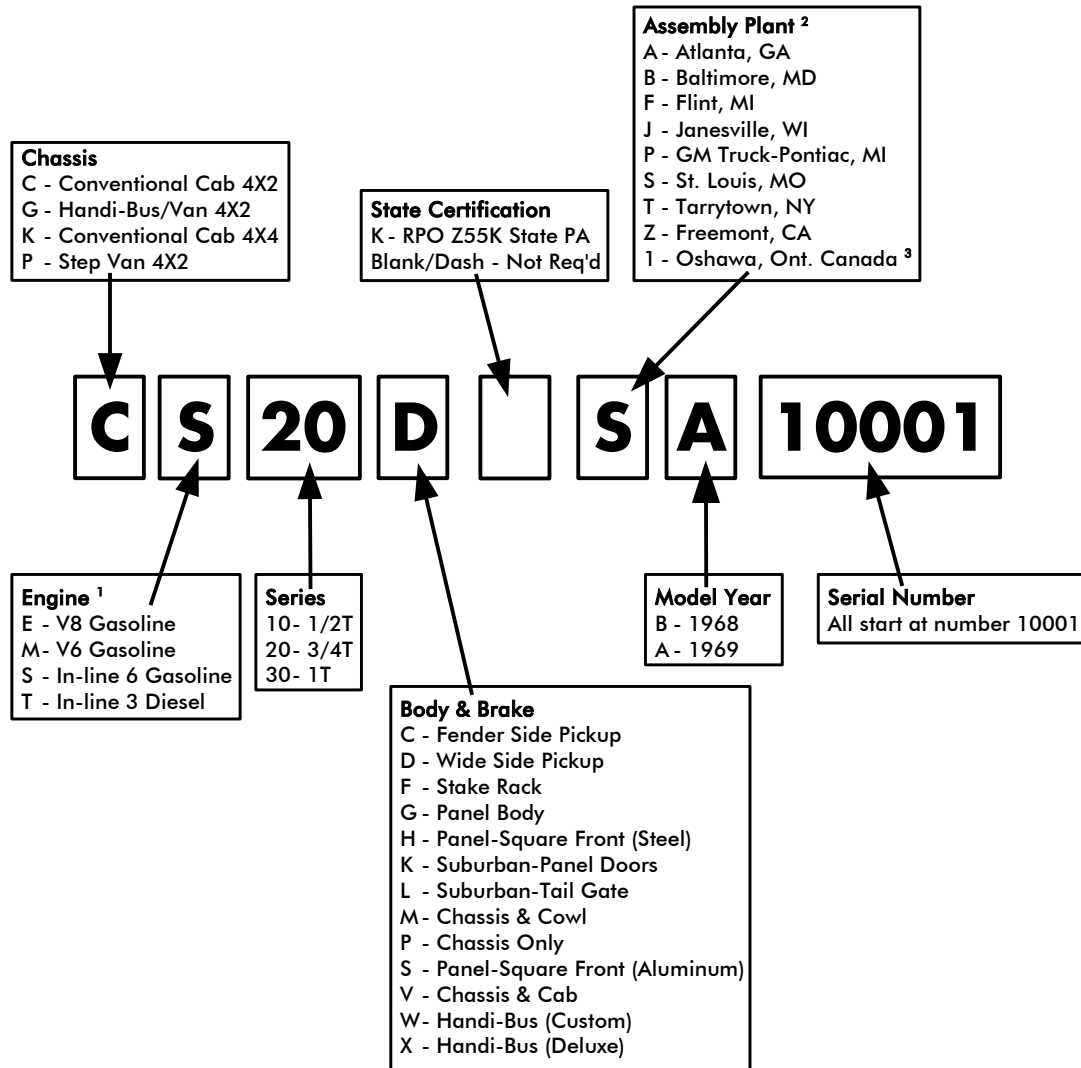

1968-1969 GMC VIN Decode (US)

Series 1500 thru 3500

[1] When optional engines are available and selected, the Service Parts Identification plate would list the engine used.

[2] List shown is applicable to Series 10-30 truck production only.

[3] This style VIN scheme has been seen occasionally on 1969 Oshawa GMC when Oshawa was primarily using its regular C9109341100001 VIN scheme.